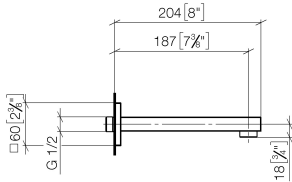

SYMETRICS Wall-mounted basin spout without pop-up waste - Platinum

13 800 980

- 185mm projection
- fixed spout
- circular, air-enriched flow
- hole diameter 37 mm
- rosette 60 x 60 mm
- 1/2" connection
- plug-link mounting
- max. flow 7 l/min
- lead-free
- WRAS 1904065

For Touchfree control please order eSet Touchfree
WITH or WITHOUT temperature adjustment

Recommended miscellaneous

Concealed wall elbow -

35 085 970 90

- max. recess depth 163 mm
- min. recess depth 90 mm

SYMETRICS Wall-mounted basin spout without pop-up waste - Platinum

13 800 980

mm [inches]

Flow rate chart

Certificates

LGA_18592.

WRAS_1904065.

SYMETRICS Wall-mounted basin spout without pop-up waste - Platinum

13 800 980

Spare parts list

No.	Item Number	Name	Quantity used	Delivery time
1	09 14 10 053 90	seal	1	2
2	09 24 04 135 90	nipple	1	2
3	09 14 10 008 90	seal	2	2
4	90 11 68 004 00-08	spout	1	40
5	90 23 01 029 02-08	aerator	1	40