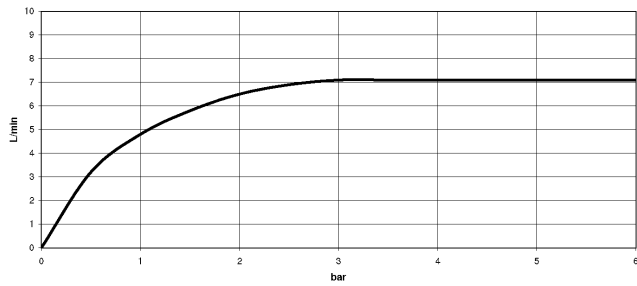

SYMETRICS Wall-mounted basin spout without pop-up waste - Platinum

13 800 980

- 185mm projection
- fixed spout
- circular, air-enriched flow
- hole diameter 37 mm
- rosette 60 x 60 mm
- 1/2" connection
- plug-link mounting
- max. flow 7 l/min
- lead-free
- WRAS 1904065

For Touchfree control please order eSet Touchfree
WITH or WITHOUT temperature adjustment

Recommended miscellaneous

Concealed wall elbow -

35 085 970 90

- max. recess depth 163 mm
- min. recess depth 90 mm

SYMETRICS Wall-mounted basin spout without pop-up waste - Platinum

13 800 980

mm [inches]

Flow rate chart

Certificates

LGA_18592.

WRAS_1904065.

SYMETRICS Wall-mounted basin spout without pop-up waste - Platinum