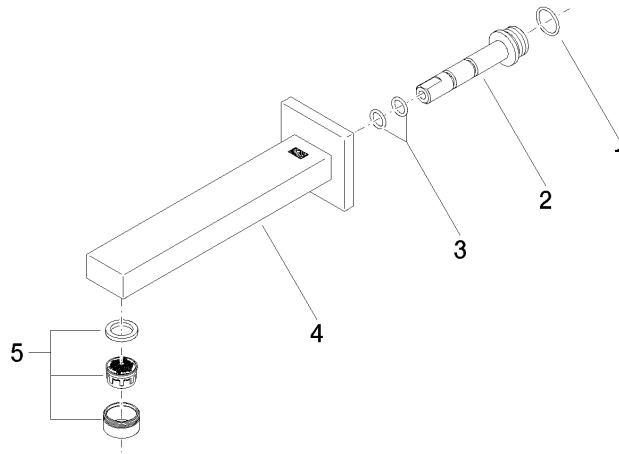

SYMETRICS Wall-mounted basin spout without pop-up waste - Platinum

13 800 980

- 185mm projection
- fixed spout
- circular, air-enriched flow
- hole diameter 37 mm
- rosette 60 x 60 mm
- 1/2" connection
- plug-link mounting
- max. flow 7 l/min
- lead-free
- WRAS 1904065

For Touchfree control please order eSet Touchfree
WITH or WITHOUT temperature adjustment

Recommended miscellaneous

Concealed wall elbow -

35 085 970 90

- max. recess depth 163 mm
- min. recess depth 90 mm

SYMETRICS Wall-mounted basin spout without pop-up waste - Platinum

13 800 980

mm [inches]

Flow rate chart

Certificates

LGA_18592.

WRAS_1904065.

SYMETRICS Wall-mounted basin spout without pop-up waste - Platinum

13 800 980

Spare parts list

No.	Item Number	Name	Quantity used	Delivery time
1	09 14 10 053 90	seal	1	2
2	09 24 04 135 90	nipple	1	2
3	09 14 10 008 90	seal	2	2
4	90 11 68 004 00-08	spout	1	40
5	90 23 01 029 02-08	aerator	1	40